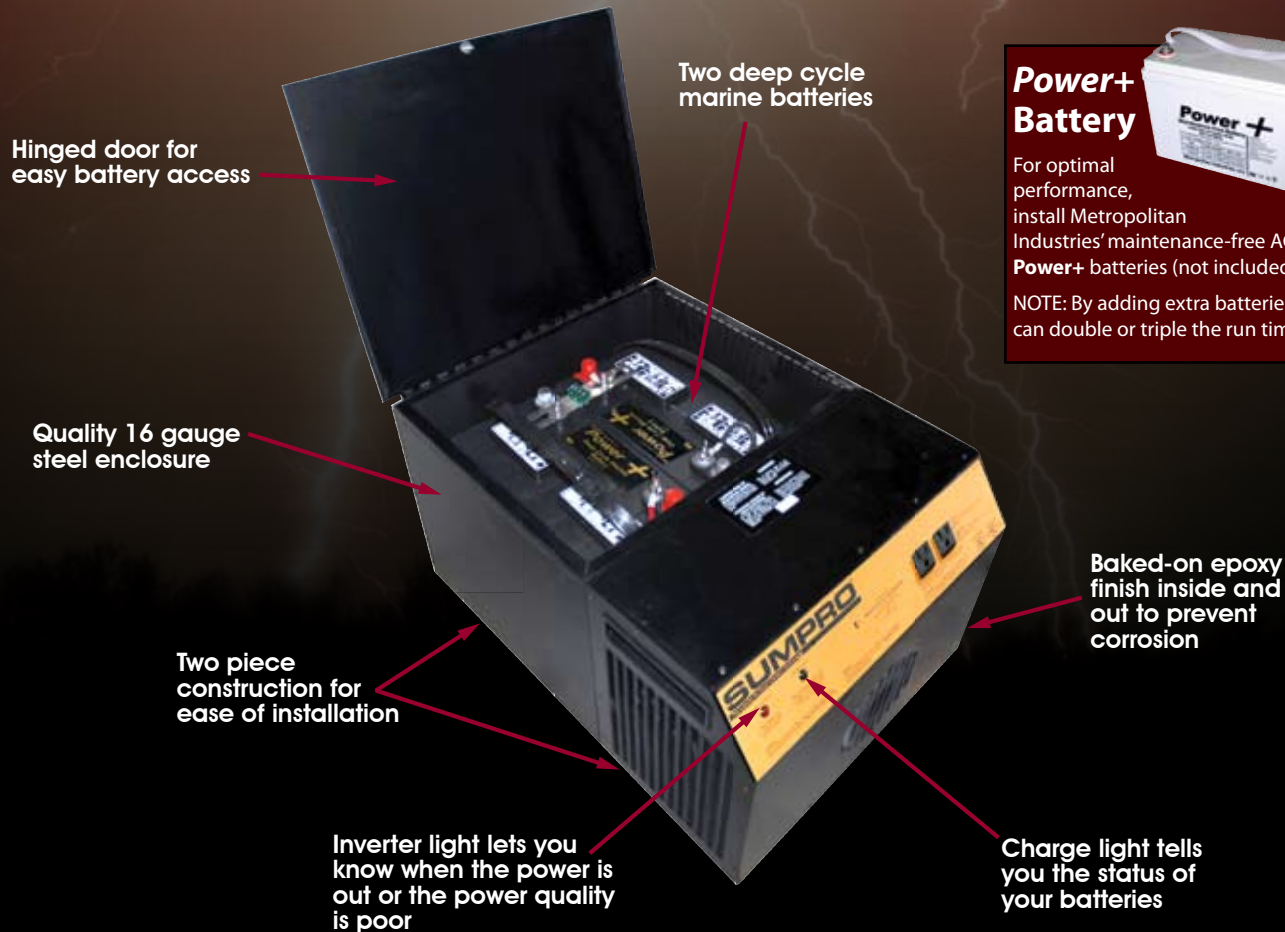

SUMPRO[®]

THE LEADER IN FLOOD CONTROL TECHNOLOGY

The Ultimate Fully-Automatic 115V
Auxiliary Power Source
For Residential
Flood Control

Patent No. 5,508,905

- ⚡ Easy Installation, no modifications or piping changes
- ⚡ Works with any 115V sump pump up to 1/2 H.P.
- ⚡ Powers your existing sump pump in an outage
- ⚡ Microprocessor based system design
- ⚡ Fully automatic charging system
- ⚡ Made in the U.S.A.

Quality Construction Features

A battery back-up that won't leave you in the dark!

SUMPRO is the ultimate, fully-automatic, auxiliary power source that money can buy. SUMPRO is a power converter which allows you to do what you have never been able to do before. The SUMPRO actually takes D.C. battery power and converts it into 115 VAC power (when standard power fails or is not available). This allows you to eliminate those unreliable 12 VDC powered pumps and continue to use your standard 115 VAC pump without any modifications or piping changes.

Power+ Battery

For optimal performance, install Metropolitan Industries' maintenance-free AGM **Power+** batteries (not included).

NOTE: By adding extra batteries, you can double or triple the run time!

SUMPRO[®]

Installs in minutes - plug SUMPRO into wall outlet - plug sump pump into SUMPRO - that's all there is to it...

Typical Flood Control Installation

SUMPRO[®]

THE LEADER IN FLOOD CONTROL TECHNOLOGY