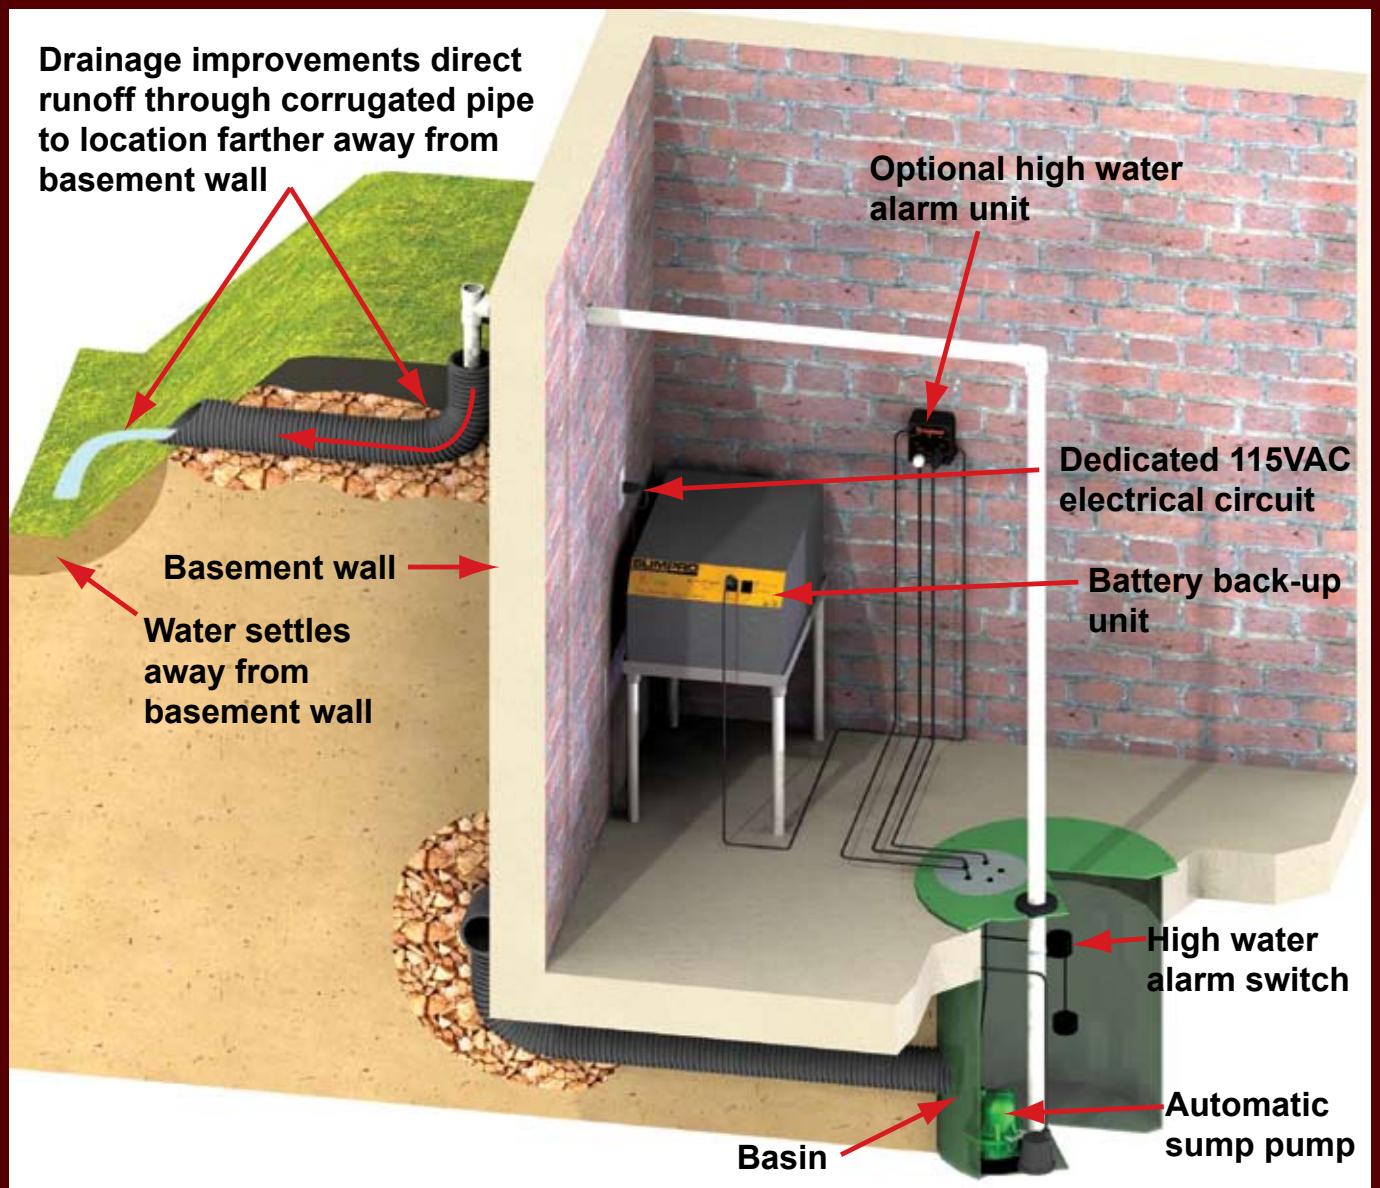

SUMPRO[®]

THE LEADER IN FLOOD CONTROL TECHNOLOGY

The Ultimate Fully-Automatic 115V
Auxiliary Power Source
For Residential
Flood Control

Patent No. 5,508,905

- ⚡ Easy Installation, no modifications or piping changes
- ⚡ Works with any 115V sump pump up to 1/2 H.P.
- ⚡ Powers your existing sump pump in an outage
- ⚡ Microprocessor based system design
- ⚡ Fully automatic charging system
- ⚡ Made in the U.S.A.

Quality Construction Features

A battery back-up that won't leave you in the dark!

SUMPRO is the ultimate, fully-automatic, auxiliary power source that money can buy. SUMPRO is a power converter which allows you to do what you have never been able to do before. The SUMPRO actually takes D.C. battery power and converts it into 115 VAC power (when standard power fails or is not available). This allows you to eliminate those unreliable 12 VDC powered pumps and continue to use your standard 115 VAC pump without any modifications or piping changes.

SUMPRO[®]

Installs in minutes - plug SUMPRO into wall outlet - plug sump pump into SUMPRO - that's all there is to it...

Typical Flood Control Installation

SUMPRO[®]

THE LEADER IN FLOOD CONTROL TECHNOLOGY