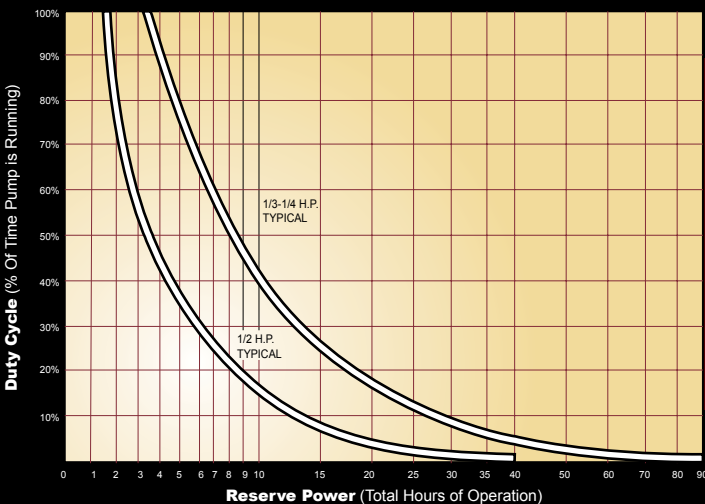

Performance data based on two 120 Amp hour U.L. Recognized Lead Acid Type batteries used in conjunction with pumps of the published horsepower ratings. All equipment in optimum condition. Endurance may vary depending on the products used.